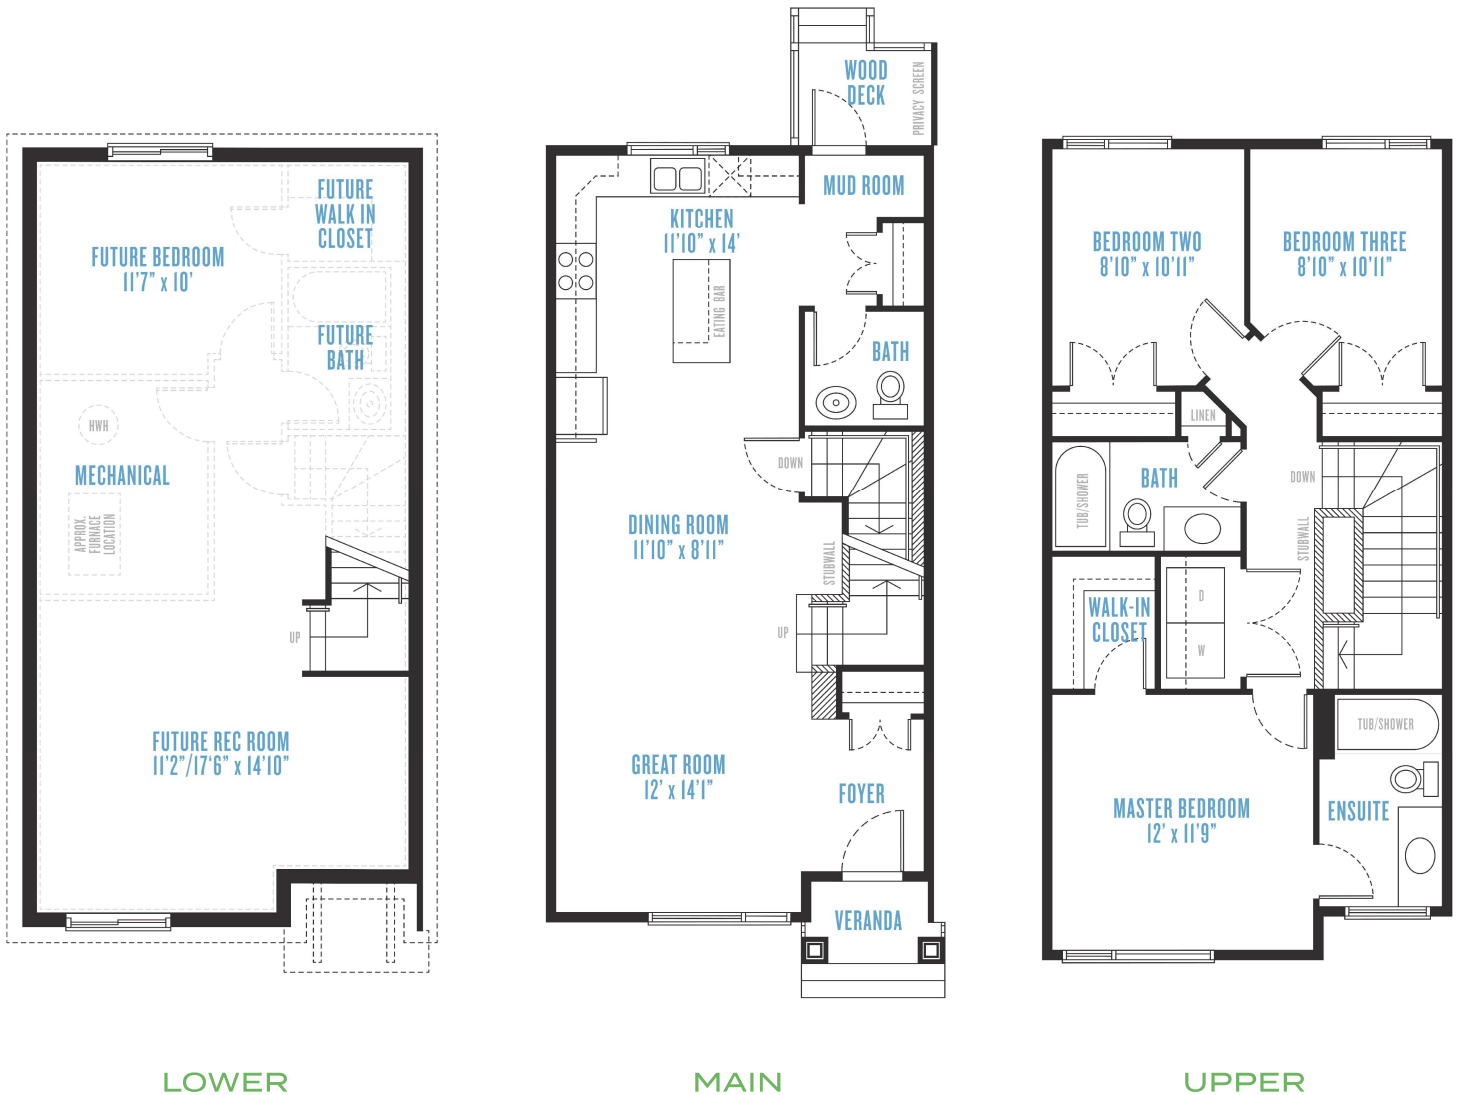

Aero

INTERIOR UNITS

1,495 SQ. FT. - 1,599 SQ. FT.*

*Square foot room dimensions will vary per lot location. Total square foot will range from 1495 SQ. FT. - 1599 SQ. FT.