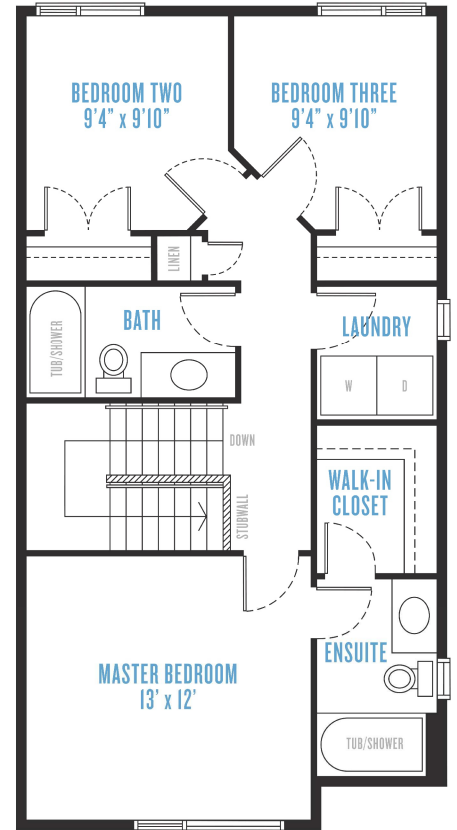

SKY

END UNITS

1,495 SQ. FT. - 1,599 SQ. FT.

LOWER

MAIN

UPPER

*Square foot room dimensions will vary per lot location. Total square foot will range from 1495 SQ. FT. - 1599 SQ. FT.