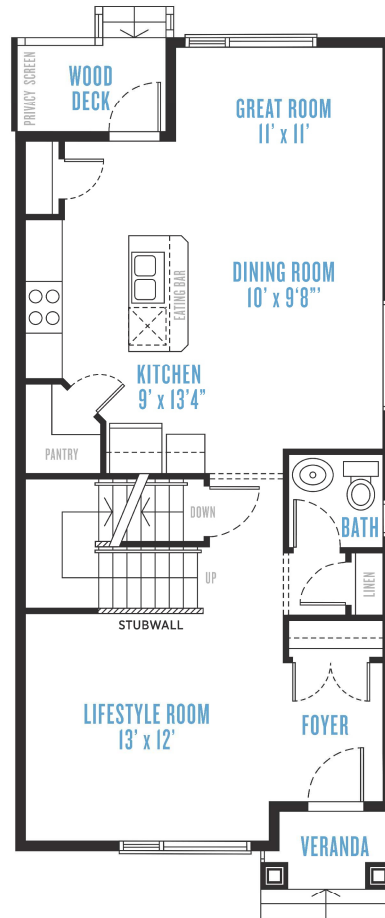

SKY

END UNITS

1,495 SQ. FT. - 1,599 SQ. FT.

LOWER

MAIN

UPPER

*Square foot room dimensions will vary per lot location. Total square foot will range from 1495 SQ. FT. - 1599 SQ. FT.