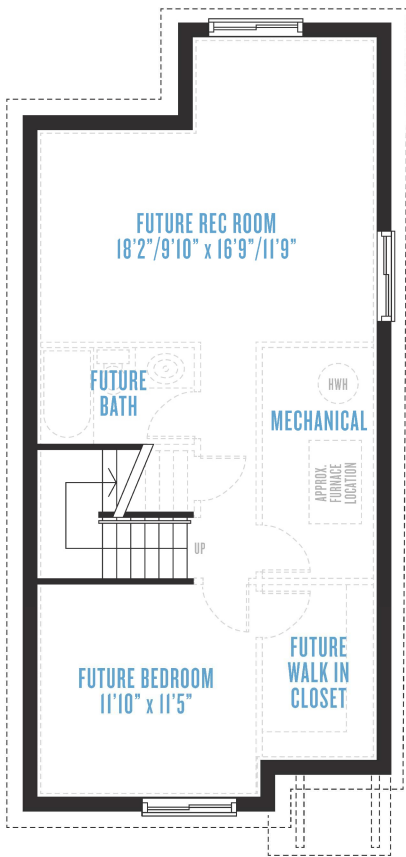

SKY

END UNITS

1,495 SQ. FT. - 1,599 SQ. FT.

LOWER

MAIN

UPPER

*Square foot room dimensions will vary per lot location. Total square foot will range from 1495 SQ. FT. - 1599 SQ. FT.